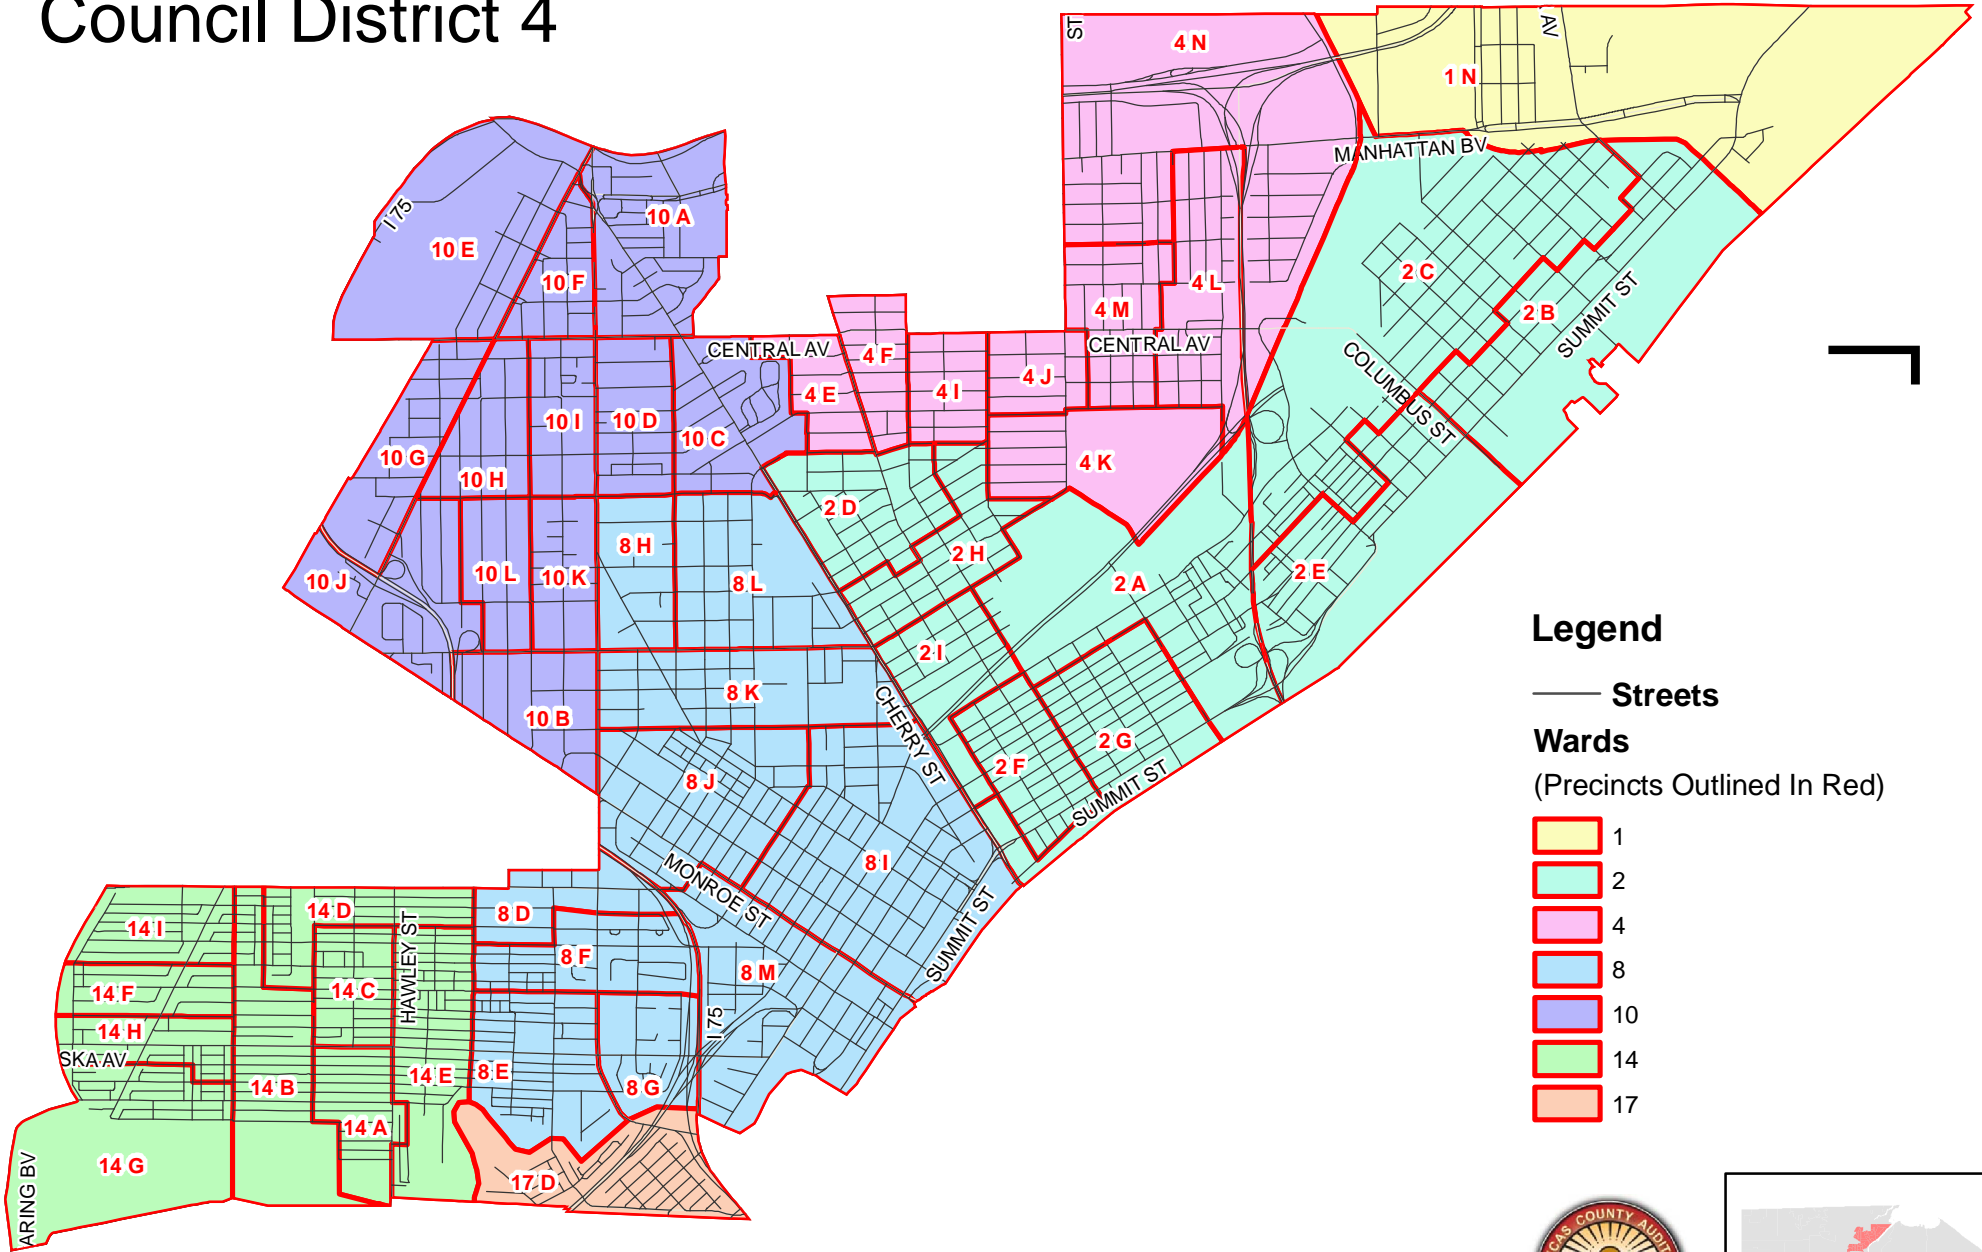

City of Toledo Council District 4

Legend

— Streets

Wards

(Precincts Outlined In Red)

- 1
- 2
- 4
- 8
- 10
- 14
- 17